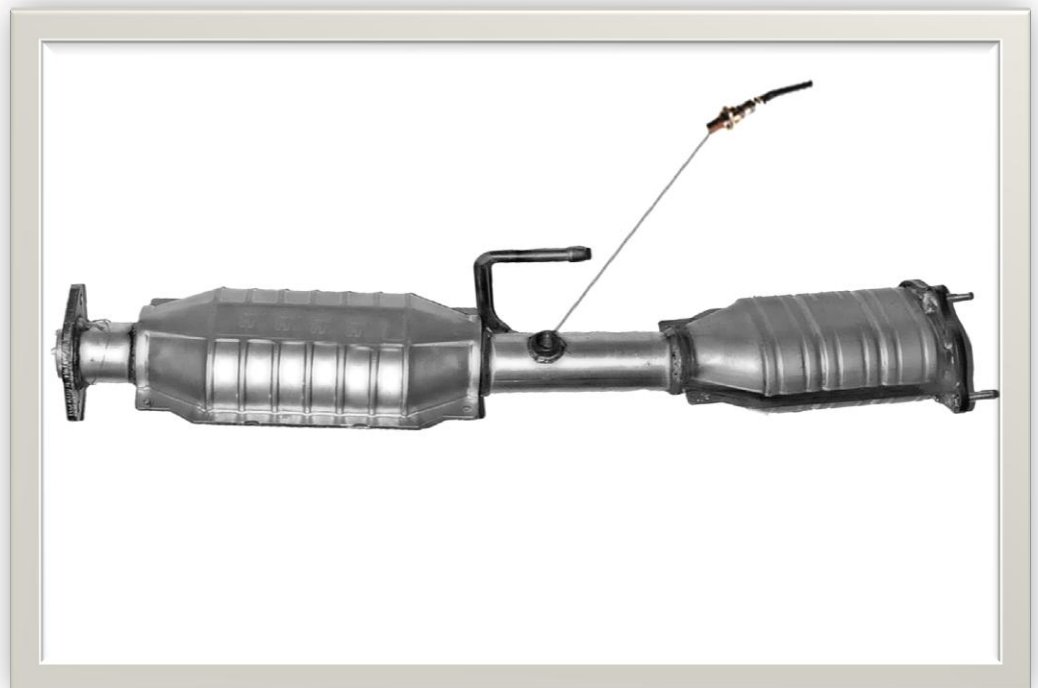

DIRECT FIT CATALYTIC CONVERTERS
(888) OBD-2-CAT • www.deccats.com

New Product Announcement

New DEC Part# CR22461: 2003 Dodge Ram 1500 4WD Pickup .4.7L engine

New DEC Part# FOR20006: 2008 Ford Taurus and Taurus X - FWD and AWD
Front Left Converter
2008 Mercury Sable FWD and AWD
2007-2008 Lincoln MKZ AWD and FWD

Diversified Environmental
Catalysts

DIRECT FIT CATALYTIC CONVERTERS
(888) OBD-2-CAT • www.deccats.com

New DEC Part# FOR20007
Front Right Converter

2008 Ford Taurus and Taurus X - FWD and AWD
2008 Mercury Sable FWD and AWD
2007-2008 Lincoln MKZ AWD and FWD

New DEC Part# FOR20586:
Rear Converter

2000-2003 Ford Explorer 4.0L
2001-2003 Ford Ranger 4.0L

DIRECT FIT CATALYTIC CONVERTERS
(888) OBD-2-CAT • www.deccats.com

New DEC Part# GM20196: 1997-2003 Chevrolet Malibu 3.1L
1999-2004 Oldsmobile Alero 3.4L
1998-1999 Oldsmobile Cutlass 3.1L
1999-2005 Pontiac Grand Am 3.4L