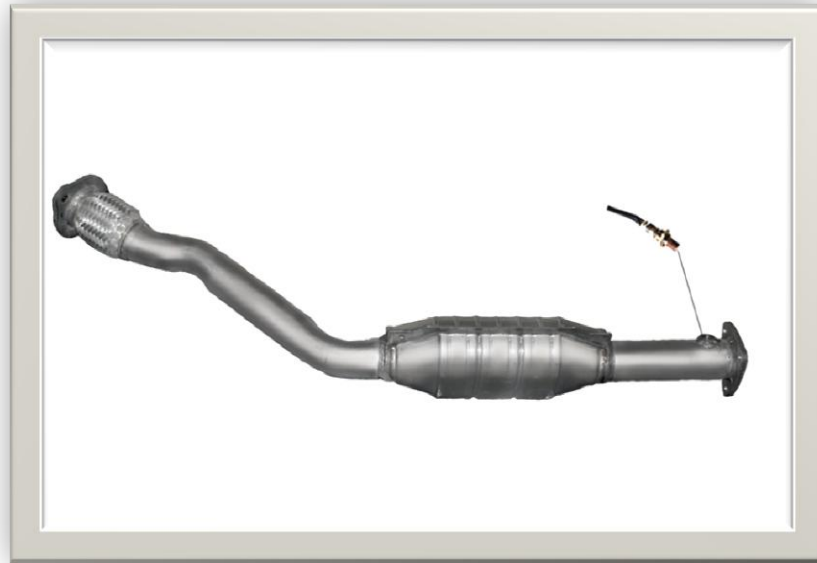

DIRECT FIT CATALYTIC CONVERTERS
(888) OBD-2-CAT • www.deccats.com

New Product Announcement

New DEC Part# CR22461: 2003 Dodge Ram 1500 4WD Pickup .4.7L engine

New DEC Part# FOR20006: 2008 Ford Taurus and Taurus X - FWD and AWD
Front Left Converter
2008 Mercury Sable FWD and AWD
2007-2008 Lincoln MKZ AWD and FWD

Diversified Environmental
Catalysts

DIRECT FIT CATALYTIC CONVERTERS
(888) OBD-2-CAT • www.deccats.com

New DEC Part# FOR20007
Front Right Converter

2008 Ford Taurus and Taurus X - FWD and AWD
2008 Mercury Sable FWD and AWD
2007-2008 Lincoln MKZ AWD and FWD

New DEC Part# FOR20586:
Rear Converter

2000-2003 Ford Explorer 4.0L
2001-2003 Ford Ranger 4.0L

DIRECT FIT CATALYTIC CONVERTERS
(888) OBD-2-CAT • www.deccats.com

New DEC Part# GM20196: 1997-2003 Chevrolet Malibu 3.1L
1999-2004 Oldsmobile Alero 3.4L
1998-1999 Oldsmobile Cutlass 3.1L
1999-2005 Pontiac Grand Am 3.4L

New DEC Part# GM20368:
2000-2002 Chevrolet Express 1500 & 2500 5.7L

DIRECT FIT CATALYTIC CONVERTERS
(888) OBD-2-CAT • www.deccats.com

***New DEC Part#* HY1705A:**
2006-2009 Hyundai Sonata 3.3L
Rear Converter