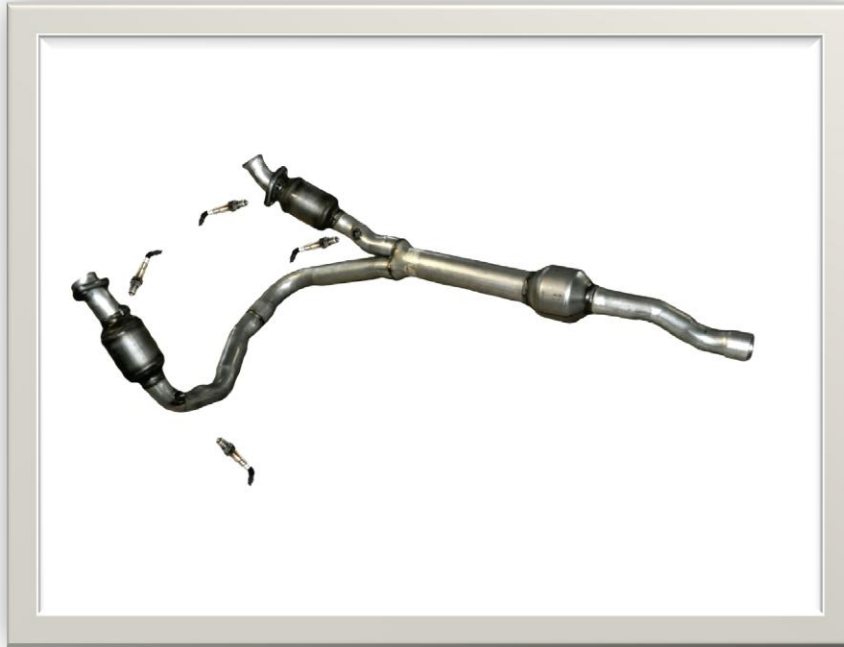

DIRECT FIT CATALYTIC CONVERTERS
(888) OBD-2-CAT • www.deccats.com

New Product Announcement

New DEC Part# CR22461: 2003 Dodge Ram 1500 4WD Pickup .4.7L engine

New DEC Part# FOR20006: 2008 Ford Taurus and Taurus X - FWD and AWD
Front Left Converter
2008 Mercury Sable FWD and AWD
2007-2008 Lincoln MKZ AWD and FWD

Diversified Environmental
Catalysts

DIRECT FIT CATALYTIC CONVERTERS
(888) OBD-2-CAT • www.deccats.com

New DEC Part# FOR20007
Front Right Converter

2008 Ford Taurus and Taurus X - FWD and AWD
2008 Mercury Sable FWD and AWD
2007-2008 Lincoln MKZ AWD and FWD

New DEC Part# FOR20586:
Rear Converter

2000-2003 Ford Explorer 4.0L
2001-2003 Ford Ranger 4.0L

DIRECT FIT CATALYTIC CONVERTERS
(888) OBD-2-CAT • www.deccats.com

New DEC Part# GM20196: 1997-2003 Chevrolet Malibu 3.1L
1999-2004 Oldsmobile Alero 3.4L
1998-1999 Oldsmobile Cutlass 3.1L
1999-2005 Pontiac Grand Am 3.4L

New DEC Part# GM20368:
2000-2002 Chevrolet Express 1500 & 2500 5.7L

DIRECT FIT CATALYTIC CONVERTERS
(888) OBD-2-CAT • www.deccats.com

***New DEC Part#* HY1705A:**
2006-2009 Hyundai Sonata 3.3L
Rear Converter