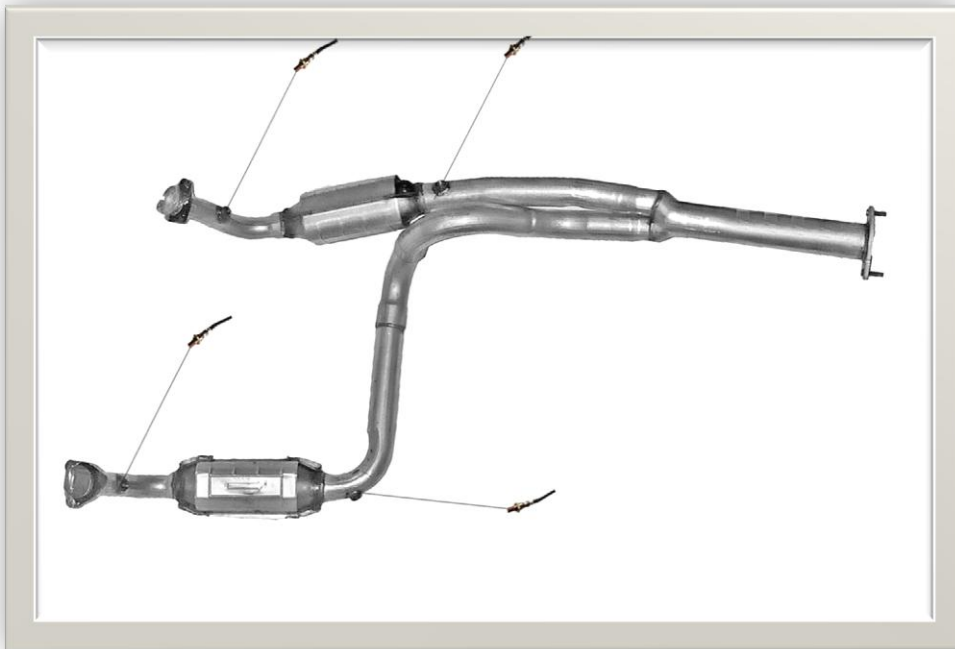

DIRECT FIT CATALYTIC CONVERTERS
(888) OBD-2-CAT • www.deccats.com

New Product Announcement

New DEC Part# CR22461: 2003 Dodge Ram 1500 4WD Pickup .4.7L engine

New DEC Part# FOR20006: 2008 Ford Taurus and Taurus X - FWD and AWD
Front Left Converter
2008 Mercury Sable FWD and AWD
2007-2008 Lincoln MKZ AWD and FWD

Diversified Environmental
Catalysts

DIRECT FIT CATALYTIC CONVERTERS
(888) OBD-2-CAT • www.deccats.com

New DEC Part# FOR20007
Front Right Converter

2008 Ford Taurus and Taurus X - FWD and AWD
2008 Mercury Sable FWD and AWD
2007-2008 Lincoln MKZ AWD and FWD

New DEC Part# FOR20586:
Rear Converter

2000-2003 Ford Explorer 4.0L
2001-2003 Ford Ranger 4.0L

DIRECT FIT CATALYTIC CONVERTERS
(888) OBD-2-CAT • www.deccats.com

New DEC Part# GM20196: 1997-2003 Chevrolet Malibu 3.1L
1999-2004 Oldsmobile Alero 3.4L
1998-1999 Oldsmobile Cutlass 3.1L
1999-2005 Pontiac Grand Am 3.4L

New DEC Part# GM20368:
2000-2002 Chevrolet Express 1500 & 2500 5.7L

DIRECT FIT CATALYTIC CONVERTERS
(888) OBD-2-CAT • www.deccats.com

***New DEC Part#* HY1705A:**
2006-2009 Hyundai Sonata 3.3L
Rear Converter