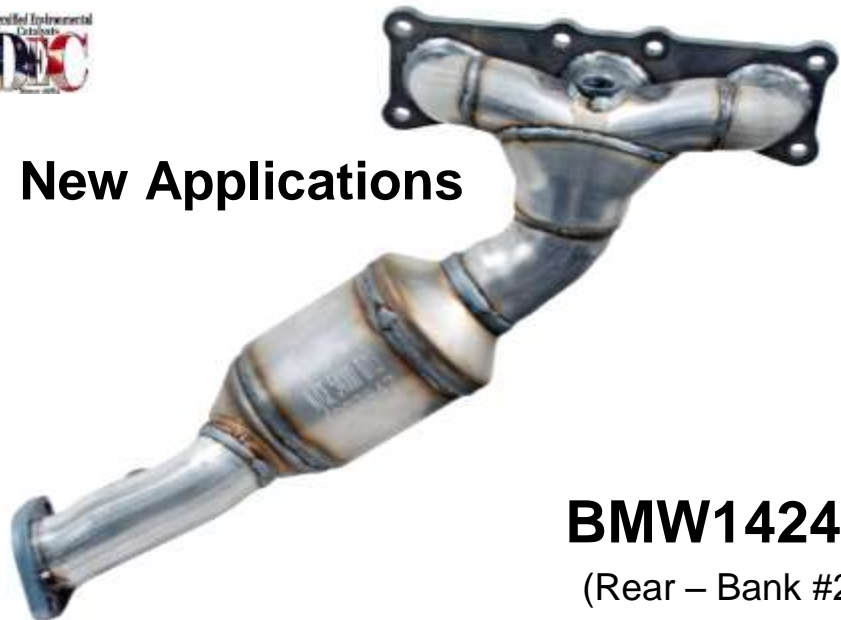

Click this page to download applications and attributes in Excel format

New Applications

BMW1424F

(Front – Bank #1)

Front Manifold Converter

2007-2008 BMW 328Xi
E90 / E92 – N51 Engine

2009-2013 BMW 328i xDrive
E90 / E92 – N51 Engine

Rear Manifold Converter

2007-2008 BMW 328Xi
E90 / E92 – N51 Engine

2009-2013 BMW 328i xDrive
E90 / E92 – N51 Engine

2007-2010 BMW X5
E70 – N52N Engine

New Applications

BMW1424R

(Rear – Bank #2)

New DEC Part

New DEC Part

CR20943

Y-Pipe with 3 Converters

2001-2003 Dodge Dakota

3.9L – 4WD

Standard & Club Cab

New DEC Part

FE4314D